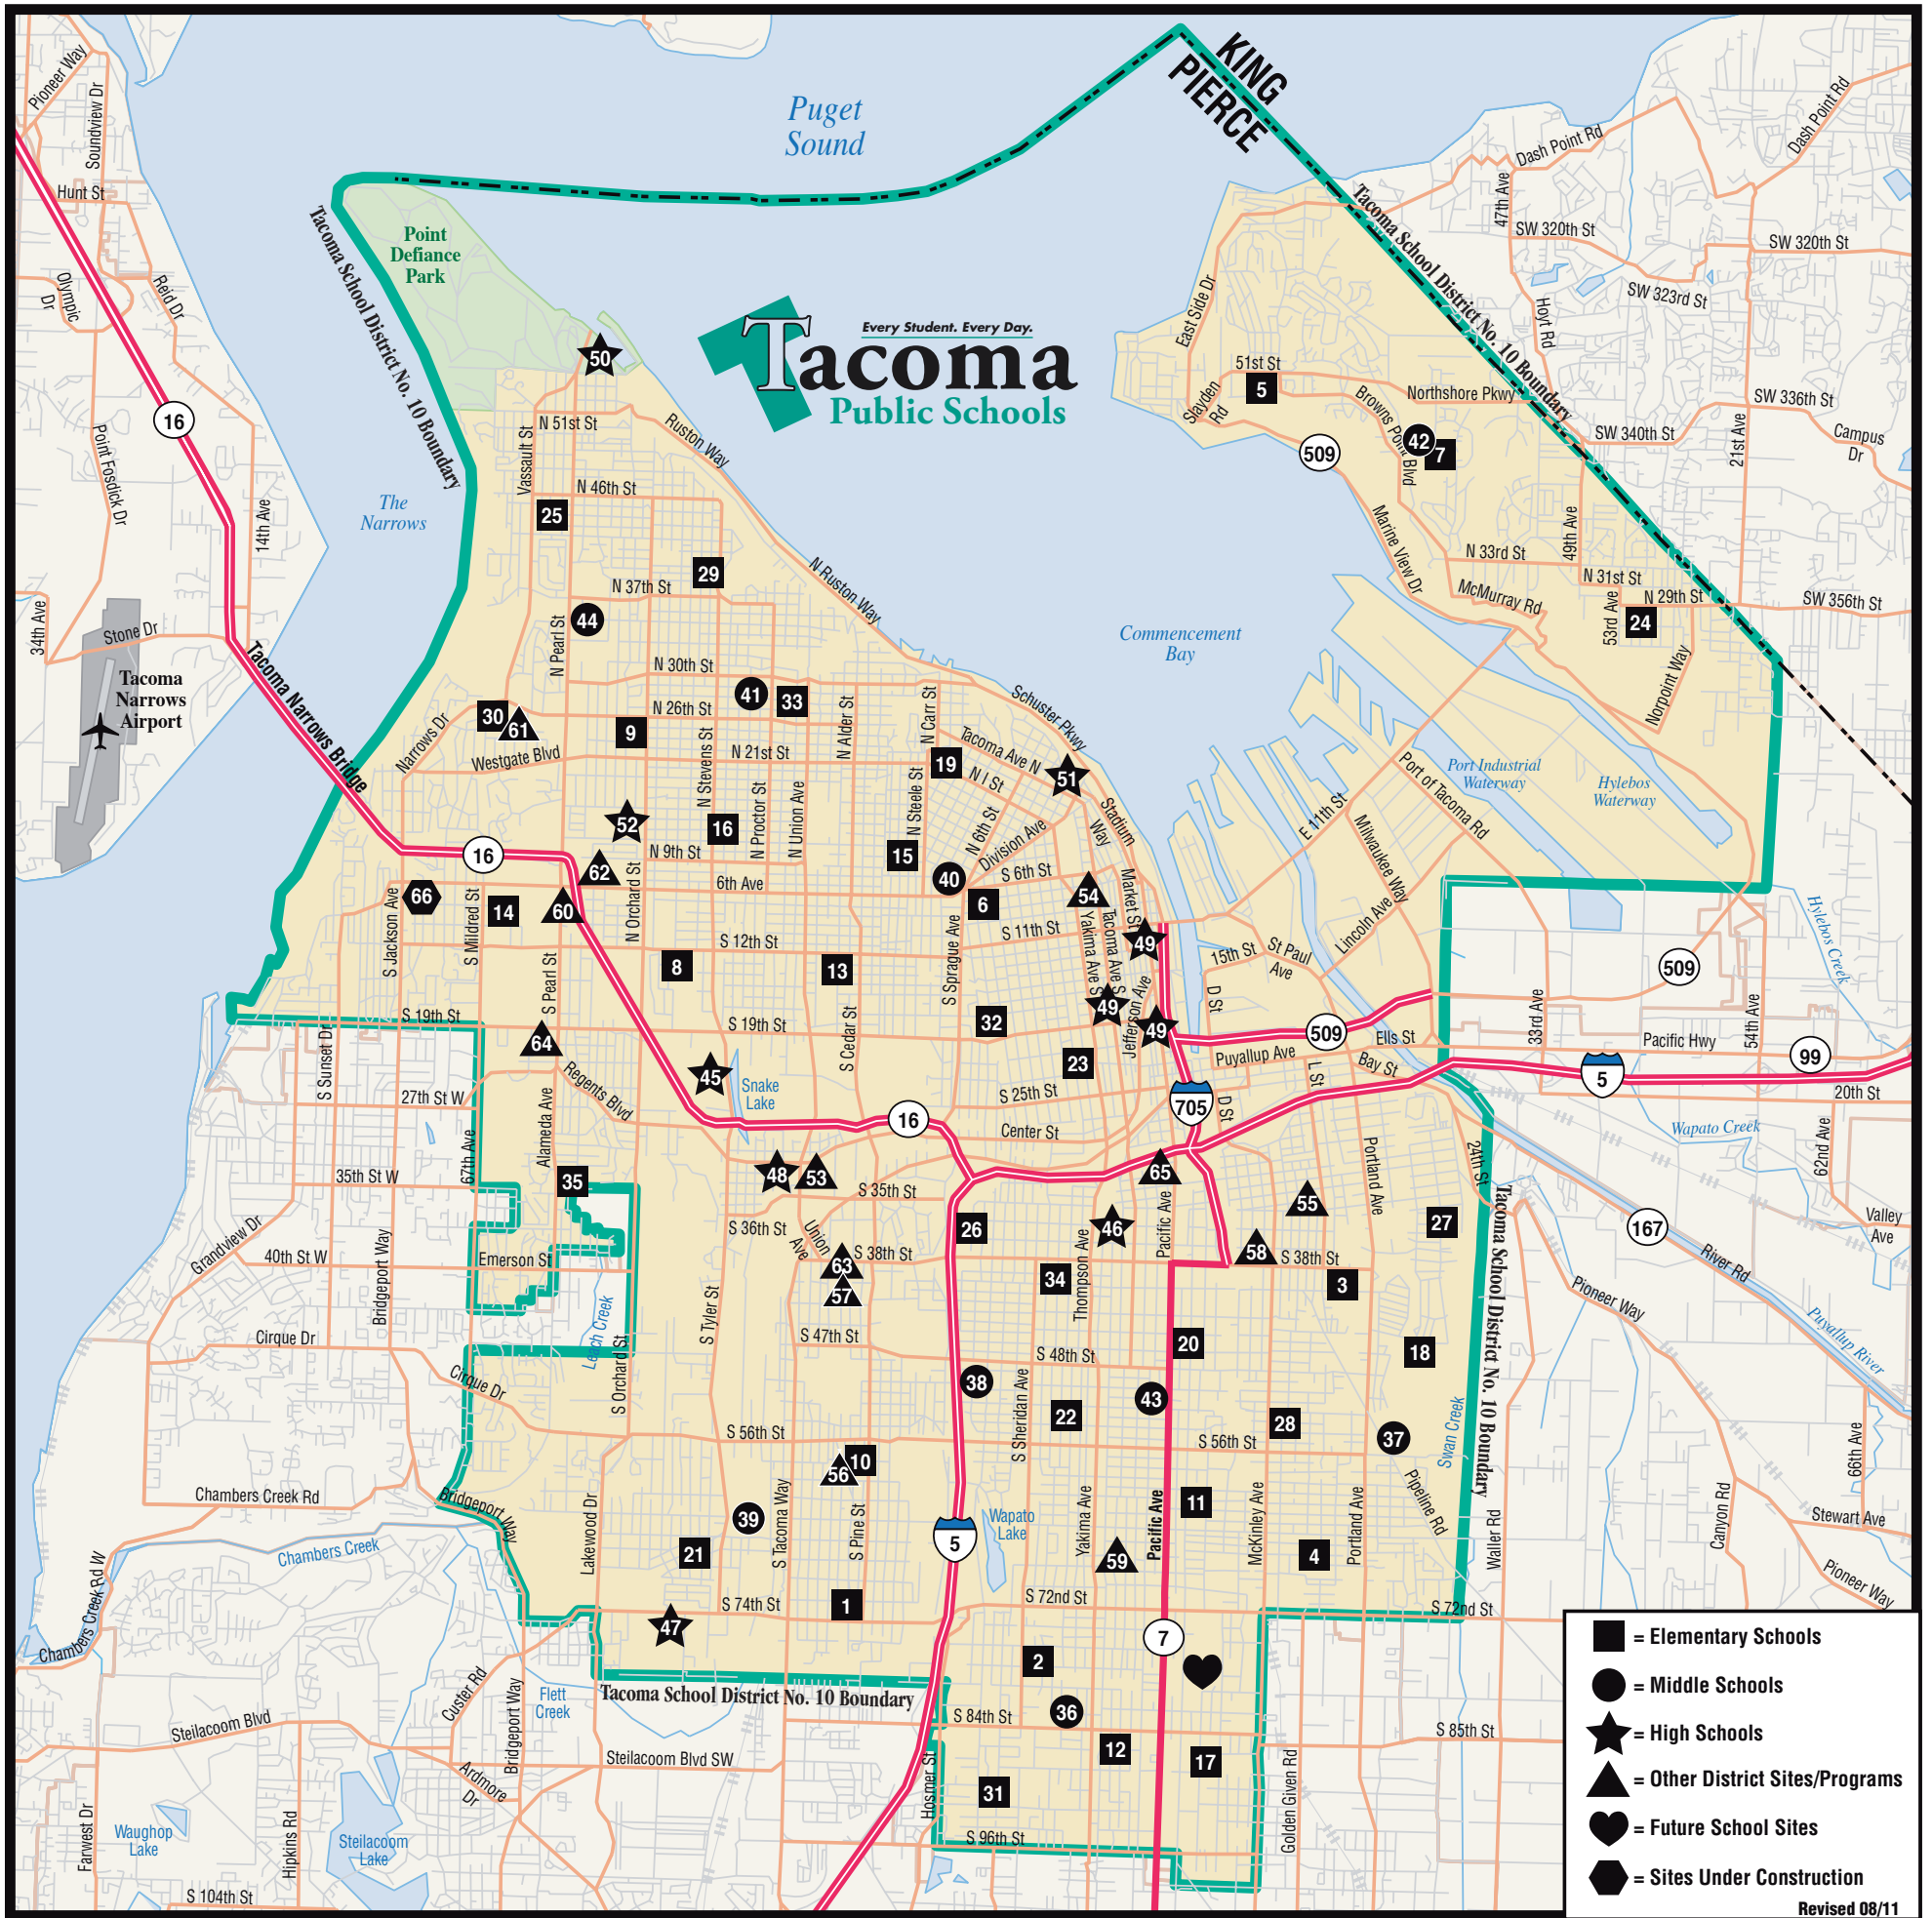

## Tacoma School District No. 10 Map of School Sites/Programs

34. Whitman, 1120 S. 39th St., 98418	253-571-7272
35. Whittier, 777 Elm Tree Lane, 98466	253-571-7500

### ◆ Sites Under Construction

66. New Geiger, 621 S. Jackson Ave., 98465	
--	--

\* To reach this telephone number, dial 9 plus all 10 digits from all locations.