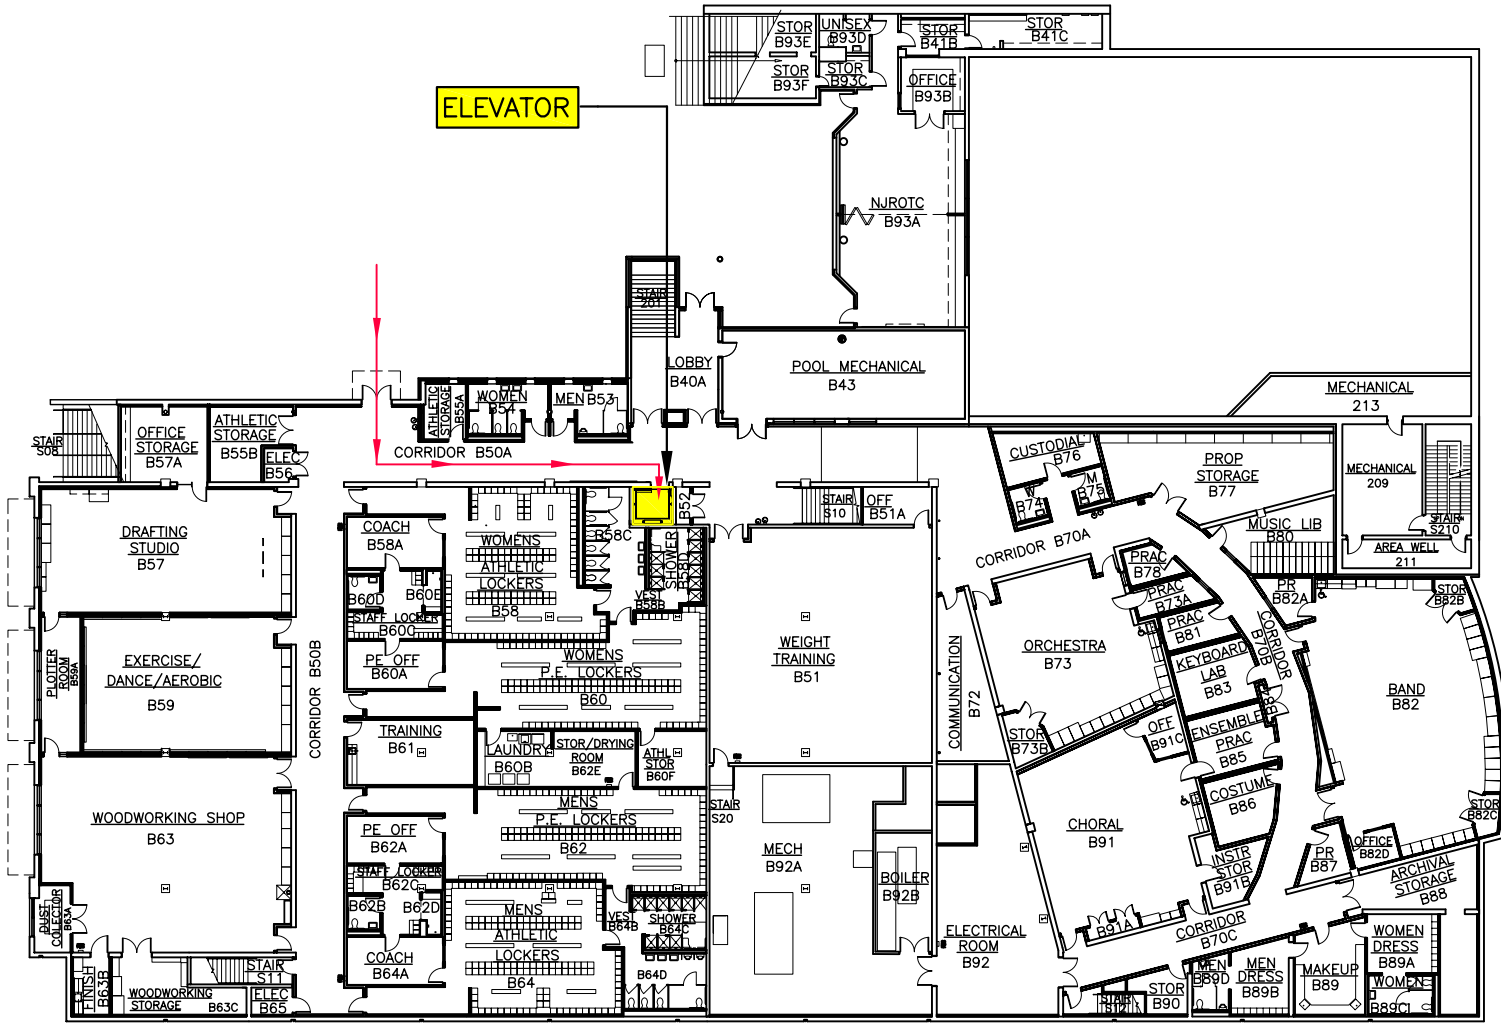

ACCESSIBLE ROUTE TO THE TICKET BOOTH

PAC CENTER—FIRST FLOOR PLAN

SCALE: 1"=30'

STADIUM HIGH SCHOOL
 PERFORMING ARTS CENTER
 111 NORTH E STREET
 TACOMA, WA 98403
 FIRST FLOOR PLAN

Planning & Construction

Tacoma Public Schools

3223 South Union Avenue, Tacoma WA 98409

ACCESSIBLE ROUTE TO THE ELEVATOR PAC CENTER—BASEMENT FLOOR PLAN

SCALE: 1"=40'

STADIUM HIGH SCHOOL
PERFORMING ARTS CENTER
111 NORTH E STREET
TACOMA, WA 98403
BASEMENT FLOOR